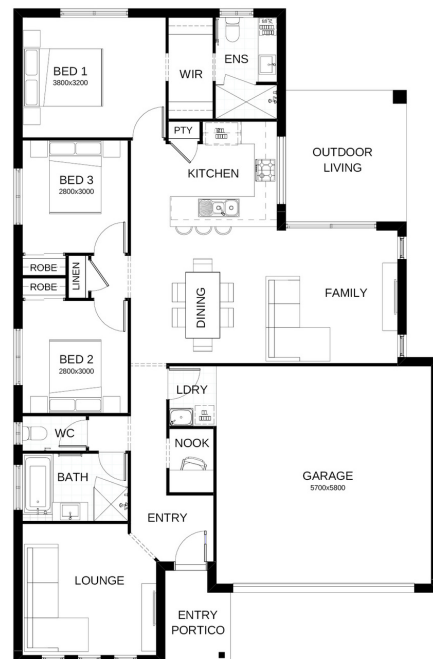

3 2 2

Lot 148 Gumtree Cres, Ripley QLD 4306

Pricing from **\$424,000**

House **\$205,000** | Land **219,000**

- Caesarstone bench tops to kitchen
- European kitchen appliances
- LED downlights throughout
- Colorbond roof & concreted outdoor living area
- Landscaping and fence allowance
- \$5,000 Gift Card (Evolve Design Studio)*
- 16 week build time guarantee*

House Area **170 m2** | Land Area **385 m2**

Disclaimer

Information contained herein is subject to change without notice. No responsibility is accepted by the vendor nor the agent for any action taken in reliance thereon. Prospective purchasers should make their own enquiries to satisfy themselves on all aspects. Details herein do not constitute any representation by the vendor or the agent and are expressly excluded from any contract. Images are artist's impression and for illustration purposes only. This plan is indicative only, and specific uses, alignments and boundaries shown may vary due to detail design consideration and approval by the relevant authorities.