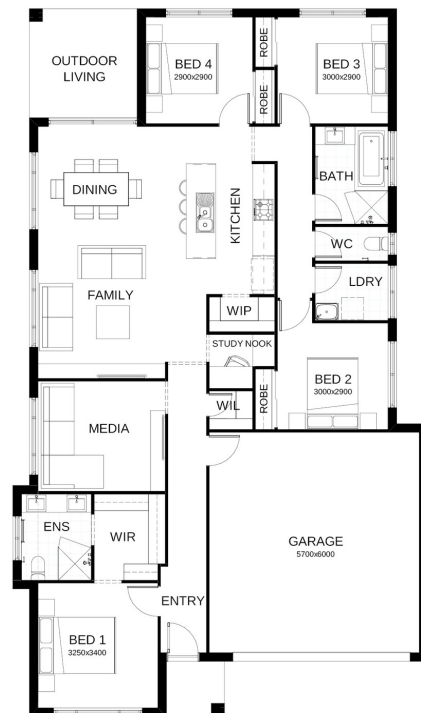

4 2 2

Lot 136 Gumtree Cres, Ripley QLD 4306

Pricing from **\$451,000**

House **\$223,000** | Land **228,000**

- Caesarstone bench tops to kitchen
- European kitchen appliances
- LED downlights throughout
- Colorbond roof & concreted outdoor living area
- Landscaping and fence allowance
- \$5,000 Gift Card (Evolve Design Studio)*
- 16 week build time guarantee*

House Area **191 m2** | Land Area **430 m2**

Disclaimer

Information contained herein is subject to change without notice. No responsibility is accepted by the vendor nor the agent for any action taken in reliance thereon. Prospective purchasers should make their own enquiries to satisfy themselves on all aspects. Details herein do not constitute any representation by the vendor or the agent and are expressly excluded from any contract. Images are artist's impression and for illustration purposes only. This plan is indicative only, and specific uses, alignments and boundaries shown may vary due to detail design consideration and approval by the relevant authorities.