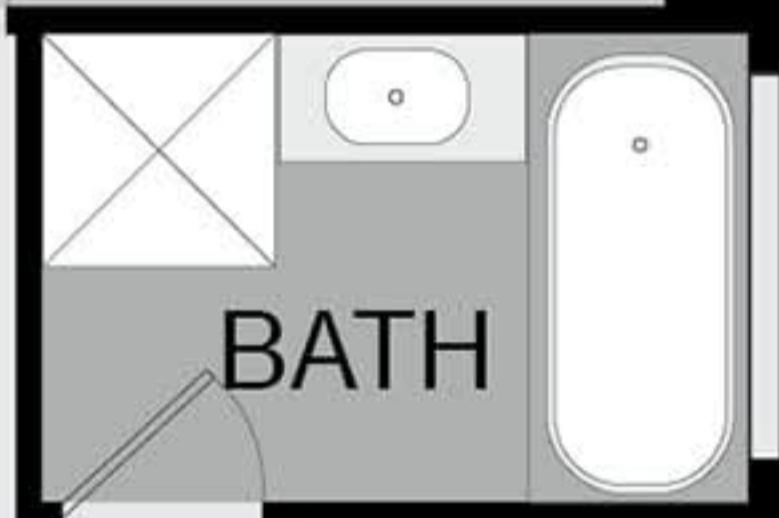

ALFRESCO

FAMILY

DINING

KITCHEN

MEDIA

ROBE

BED 4

ENTRY

LINEN

BED 2

BATH

WC

BED 3

ROBE